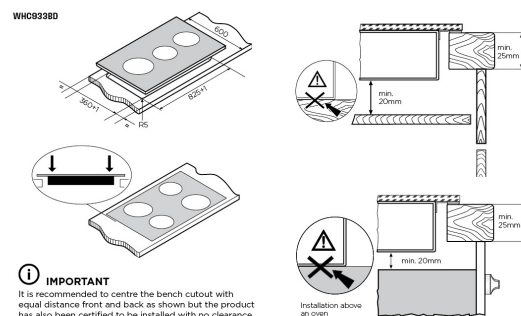

90cm electric cooktop
WHC933BD